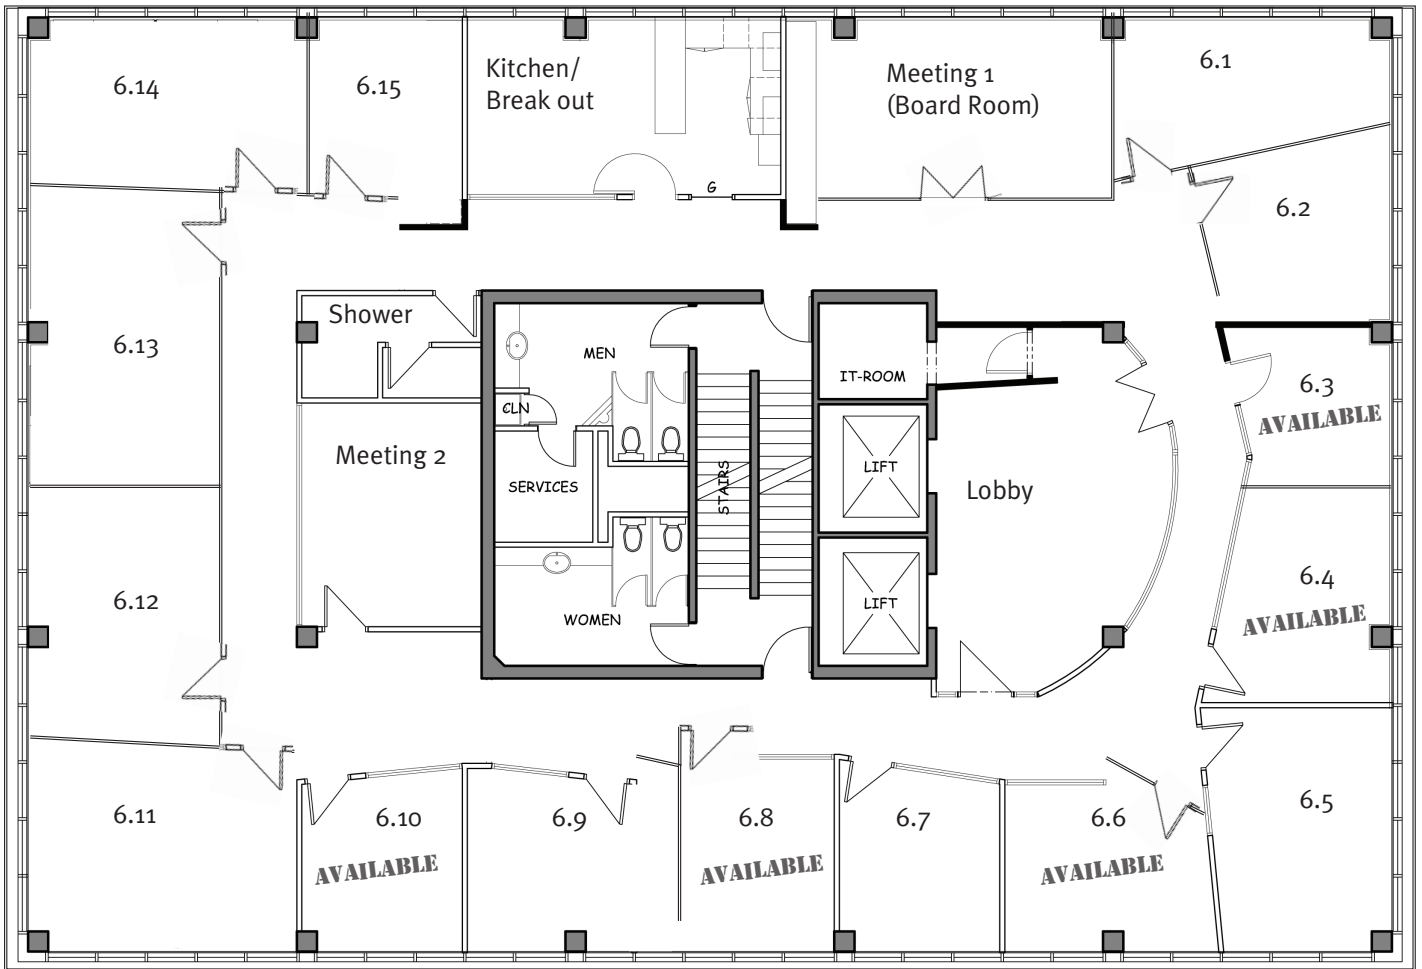

# The Terrace Business Centre

Level 6 — 108 The Terrace

[www.theterracebusinesscentre.co.nz](http://www.theterracebusinesscentre.co.nz)

### Inclusions

- Furniture (desk, office & visitor's chair/s, drawer unit or bookcase)
- Lighting, power and air con
- Fibre internet & WiFi
- Free use of meeting rooms (booking calendar)
- Shared kitchen and breakout room
- Security access cards
- Shower
- Meet and greet lobby