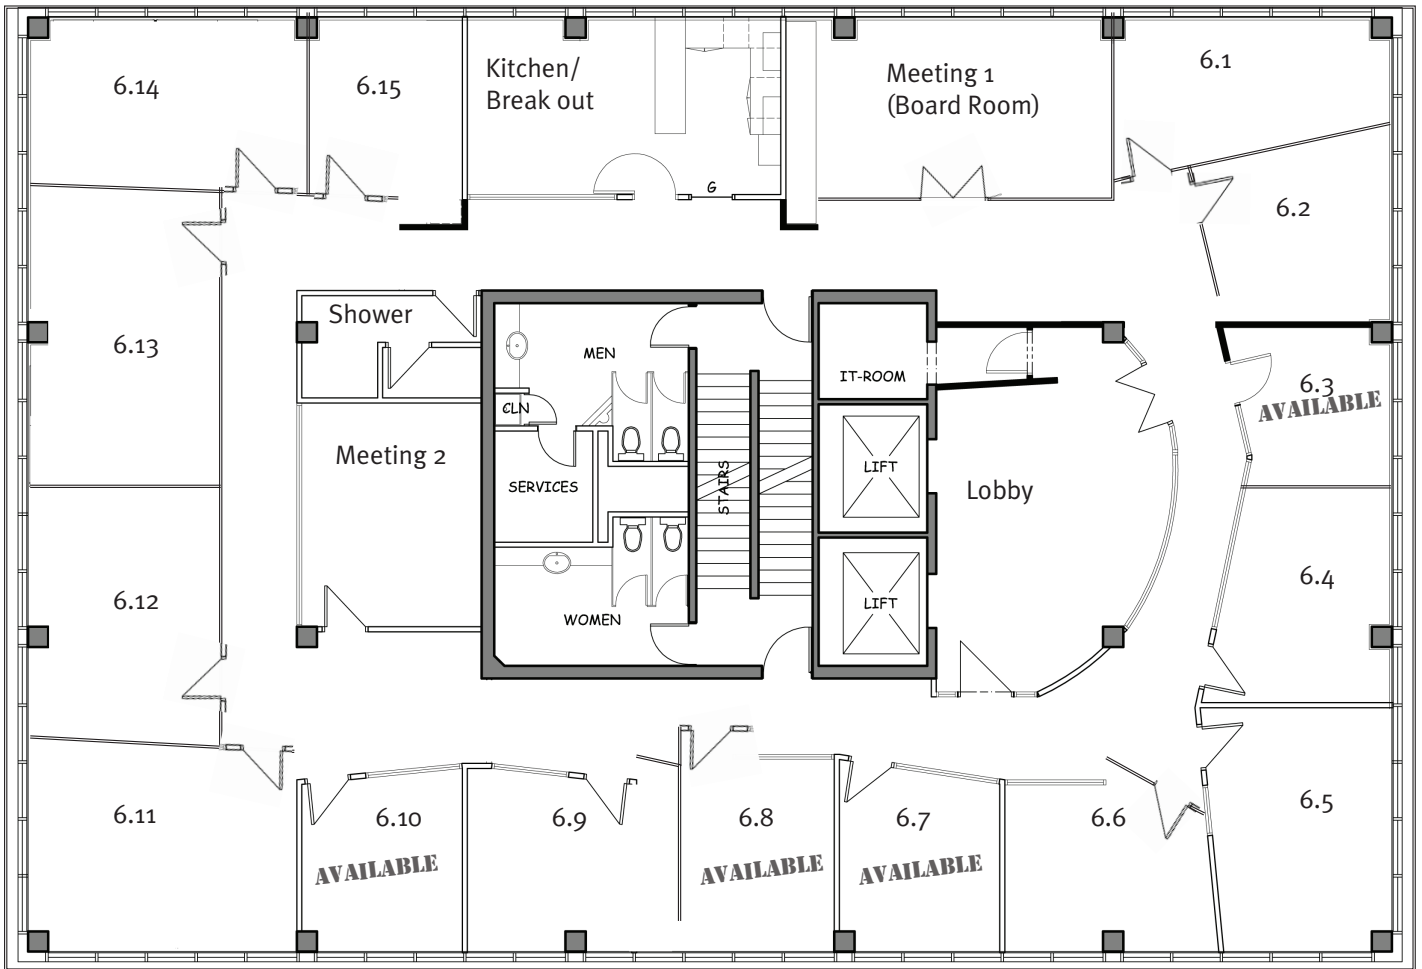

# The Terrace Business Centre

Level 6 — 108 The Terrace

[www.theterracebusinesscentre.co.nz](http://www.theterracebusinesscentre.co.nz)

### Inclusions

- Furniture (desk, office & visitor's chair/s, drawer unit or bookcase)
- Lighting, power and air con
- Cabled internet & WiFi
- Free use of meeting rooms
- Shared kitchen and breakout room
- Security access cards
- Rubbish collection
- Shower
- Meet and greet lobby